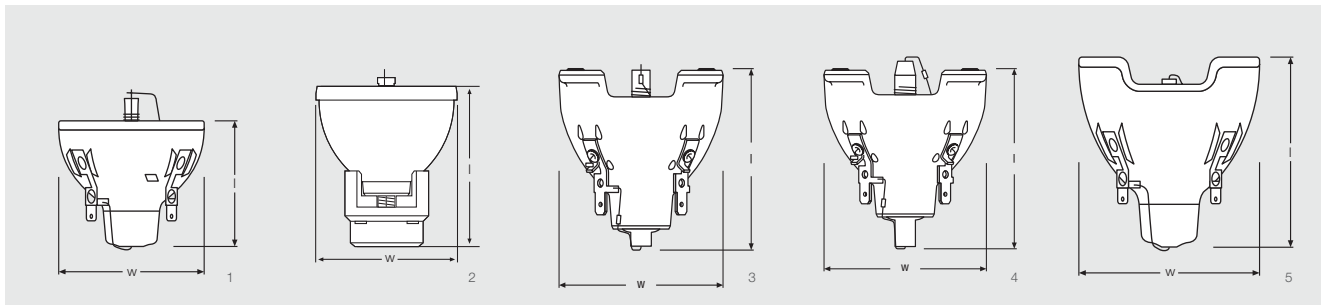

Today more than ever, outstanding stage shows come to life through breathtaking light effects. Therefore, the applied light sources have to provide an especially high brightness. With the high-performance SIRIUS HRI® series, OSRAM has developed reflector lamps which play to their strength especially in small and lightweight moving heads. They are characterized by high luminance, reduced weight and very compact dimensions. The optimized burner design allows any burn-in position, moreover, they show a

very stable light output, as the high luminance decreases only slightly over the entire lifetime (between 1500 and 6000 h). The special reflector design allows for an easy and fast lamp replacement, as the burner is already perfectly adjusted within the reflector. SIRIUS HRI® is supplied as a complete system including ECG. Combining reliability, efficiency and luminance, the lamps can be used flexibly in various applications of entertainment lighting.

SIRIUS HRI®

Product	EAN10	Power (W)	Arc (mm)	Flux (lm)	Color temp. (K)	CRI	Average Lifetime (h)	Burning position	Length l (mm)	Width w (mm)	Standard Sales Pack/Pcs.	Fig. no.
SIRIUS HRI® 132W	4052899028708	132	1.0	5150	9200	60	6000	any	44	46	1	1
SIRIUS HRI® 140W RO	4052899258969	140	1.0	5400	9200	60	6000	any	44	46	1	1
SIRIUS HRI® 190W +	4008321866592	190	0.8	8100	8200	73	3000	any	54.5	51	1	2
SIRIUS HRI® 230W	4008321810311	230	1.0	9500	8000	75	2500	any	54.5	51	1	2
SIRIUS HRI® 280W	4008321810342	280	0.9	11500	7800	78	2000	any	54.5	51	1	2
SIRIUS HRI® 280W RO	4052899110397	280	0.9	11500	7800	78	2000	any	54.5	51	1	2
SIRIUS HRI® 330W	4008321810373	330	1.0	15000	7400	86	1500	any	63	56	1	3
SIRIUS HRI® 330W XL	4052899195431	330	1.3	12000	7250	71	1500	any	63	56	1	4
SIRIUS HRI® 330W X8	4052899140295	330	1.2	12800	8000	85	1500	any	66	58	1	5
SIRIUS HRI® 440W	4052899222212	440	1.3	22000	7000	80	1500	any	71	58	1	-